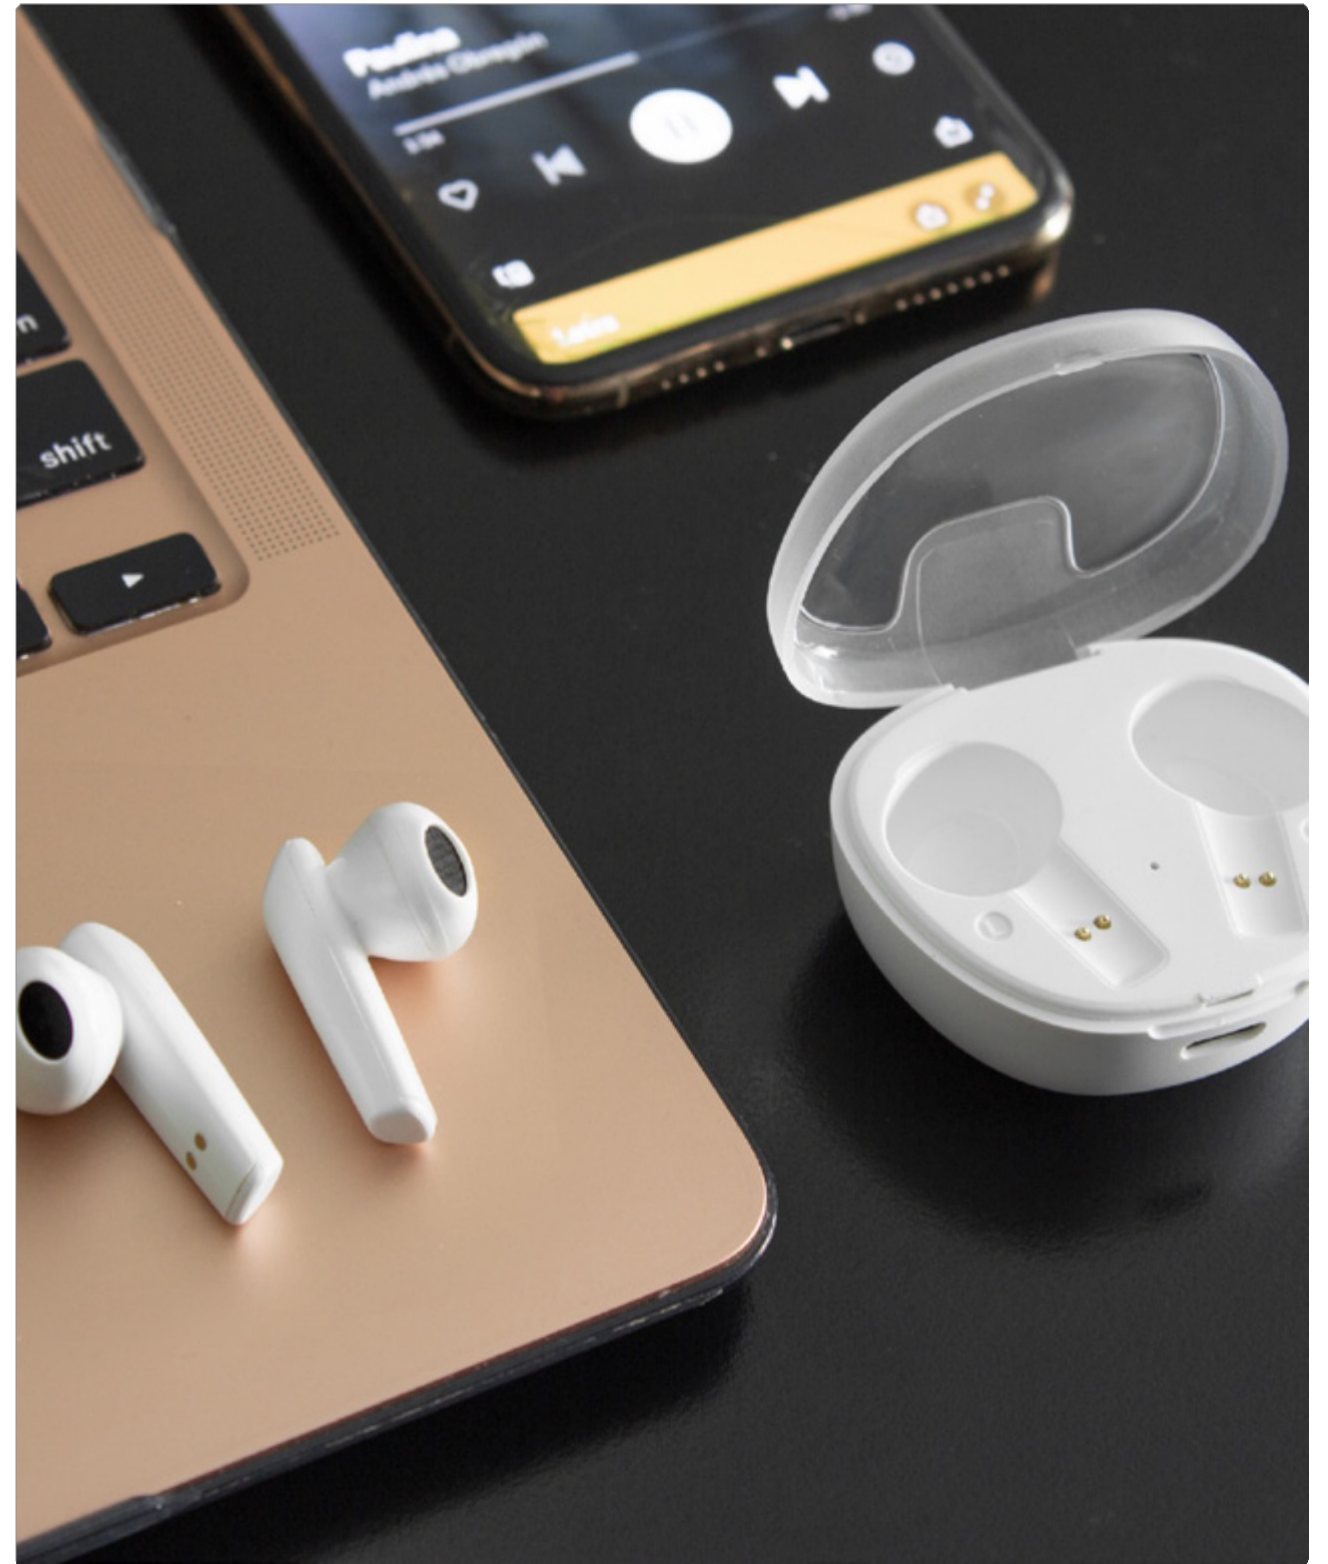

Nuevos!

EC756

Audífonos inalámbricos bluetooth "Shell" 📶

5,5 cm x 5 cm x 2,5 cm. (medida de la caja) 3 cm (auriculares). Plástico ABS. Auriculares bluetooth con imán, se conectan al celular de forma inalámbrica. Función táctil de encendido, apagado, avance, retroceso y pausa. También permite responder, rechazar o finalizar una llamada. Estuche con indicador luminoso que permite cargar la batería de los auriculares. Capacidad de carga: 200 mAh. Capacidad de batería de litio por auricular: 30 mAh. Bluetooth V5.0. Rango de alcance: 10 metros. Tiempo de reproducción autónomo: 3h aprox. Tiempo de carga de la batería: 2h. Cable de carga USB tipo C. Presentación en caja de regalo